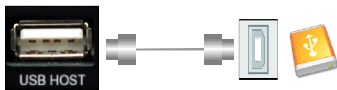

3.5 inch media player's interface installation diagram

1. Composite output

2. component output

3. VGA output

4. HDMI output

5. S-VIDEO output

6. Coaxial output 5.1 channel

7. optical output 5.1 channel

8. Analog output 5.1 channel
(for model #:MP-1369S only)

9. USB host

10. USB 2.0

11. E-SATA
(for model #:PM-1369S only)