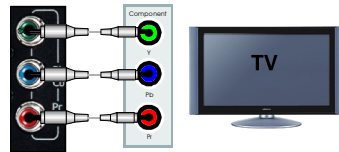

3.5 inch media player's interface installation diagram

1. Composite output

2. component output

3. VGA output

4. HDMI output

5. S-VIDEO output

6. Coaxial output 5.1 channel

7. optical output 5.1 channel

8. Analog output 5.1 channel
(for model #:MP-1369S only)

9. USB host

10. USB 2.0

11. E-SATA
(for model #:PM-1369S only)