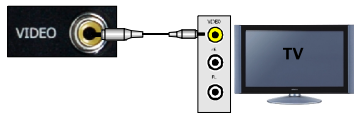

3.5 inch media player's interface installation diagram

1. Composite output

2. component output

3. VGA output

4. HDMI output

5. S-VIDEO output

6. Coaxial output 5.1 channel

7. optical output 5.1 channel