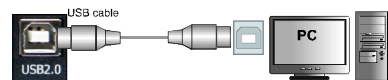

3.5 inch media player's interface installation diagram

1. Composite output

2. component output

3. VGA output

4. HDMI output

5. S-VIDEO output

6. Coaxial output 5.1 channel

7. optical output 5.1 channel

8. Analog output 5.1 channel
(for model #:MP-1369S only)

9. USB host

10. USB 2.0

11. E-SATA
(for model #:PM-1369S only)