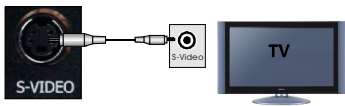

3.5 inch media player's interface installation diagram

1. Composite output

2. component output

3. VGA output

4. HDMI output

5. S-VIDEO output

6. Coaxial output 5.1 channel

7. optical output 5.1 channel

8. Analog output 5.1 channel
(for model #:MP-1369S only)

9. USB host

10. USB 2.0

11. E-SATA
(for model #:PM-1369S only)