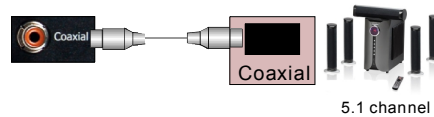

3.5 inch media player's interface installation diagram

1. Composite output

2. component output

3. VGA output

4. HDMI output

5. S-VIDEO output

6. Coaxial output 5.1 channel

7. optical output 5.1 channel

8. Analog output 5.1 channel
(for model #:MP-1369S only)

9. USB host

10. USB 2.0

11. E-SATA
(for model #:PM-1369S only)