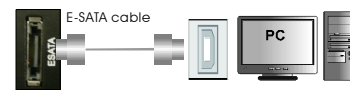

3.5 inch media player's interface installation diagram

1. Composite output

2. component output

3. VGA output

4. HDMI output

5. S-VIDEO output

6. Coaxial output 5.1 channel

7. optical output 5.1 channel

8. Analog output 5.1 channel
(for model #:MP-1369S only)

9. USB host

10. USB 2.0

11. E-SATA
(for model #:PM-1369S only)