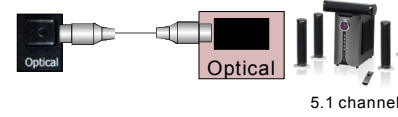

3.5 inch media player's interface installation diagram

1. Composite output

2. component output

3. VGA output

4. HDMI output

5. S-VIDEO output

6. Coaxial output 5.1 channel

7. optical output 5.1 channel

8. Analog output 5.1 channel
(for model #:MP-1369S only)

9. USB host

10. USB 2.0

11. E-SATA
(for model #:PM-1369S only)